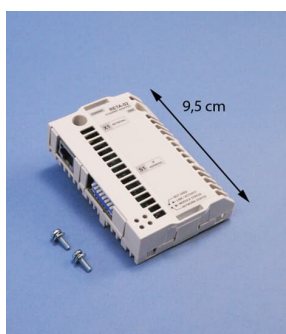

PRODUCT-DETAILS

68840830

Ethernet Adapter RETA-02

General Information

Product ID	68840830
ABB Type Designation	RETA-02
EAN	6438177225188
Catalog Description	Ethernet Adapter RETA-02

Ordering

Core Credit	0.00
Country of Origin	Sweden (SE) Finland (FI) China (CN) Singapore (SG) India (IN)
Customs Tariff Number	85049090
EAN	6438177225188
Invoice Description	Ethernet Adapter RETA-02
Made To Order	No
Minimum Order Quantity	1 piece
Order Multiple	1 piece
Quote Only	No
Replaced Product ID (OLD)	68840783
Selling Unit of Measure	piece
Stocked At (Warehouses)	Central Stock US FIPSEXP

US Drive Services
 SGRDC002EXPU
 CNIAB001EXPU
 SGIND002EXPU
 JPABB001EXPU
 AUABB024EXPU
 FIDRIEXPU
 INABB010EXPU
 SGIND005EXPU

Container Information

Gross Volume	0.95 dm ³
--------------	----------------------

Dimensions

Product Net Height	165 mm
Product Net Length	115 mm
Product Net Weight	0.3 kg
Product Net Width	0.4 mm

Additional Information

Product Main Type	RETA-02
Product Name	Ethernet Adapter

Categories

Drives → Drive options → Fieldbus options → RETA-02 - Ethernet Adapter with Modbus/TCP and PROFINet IO